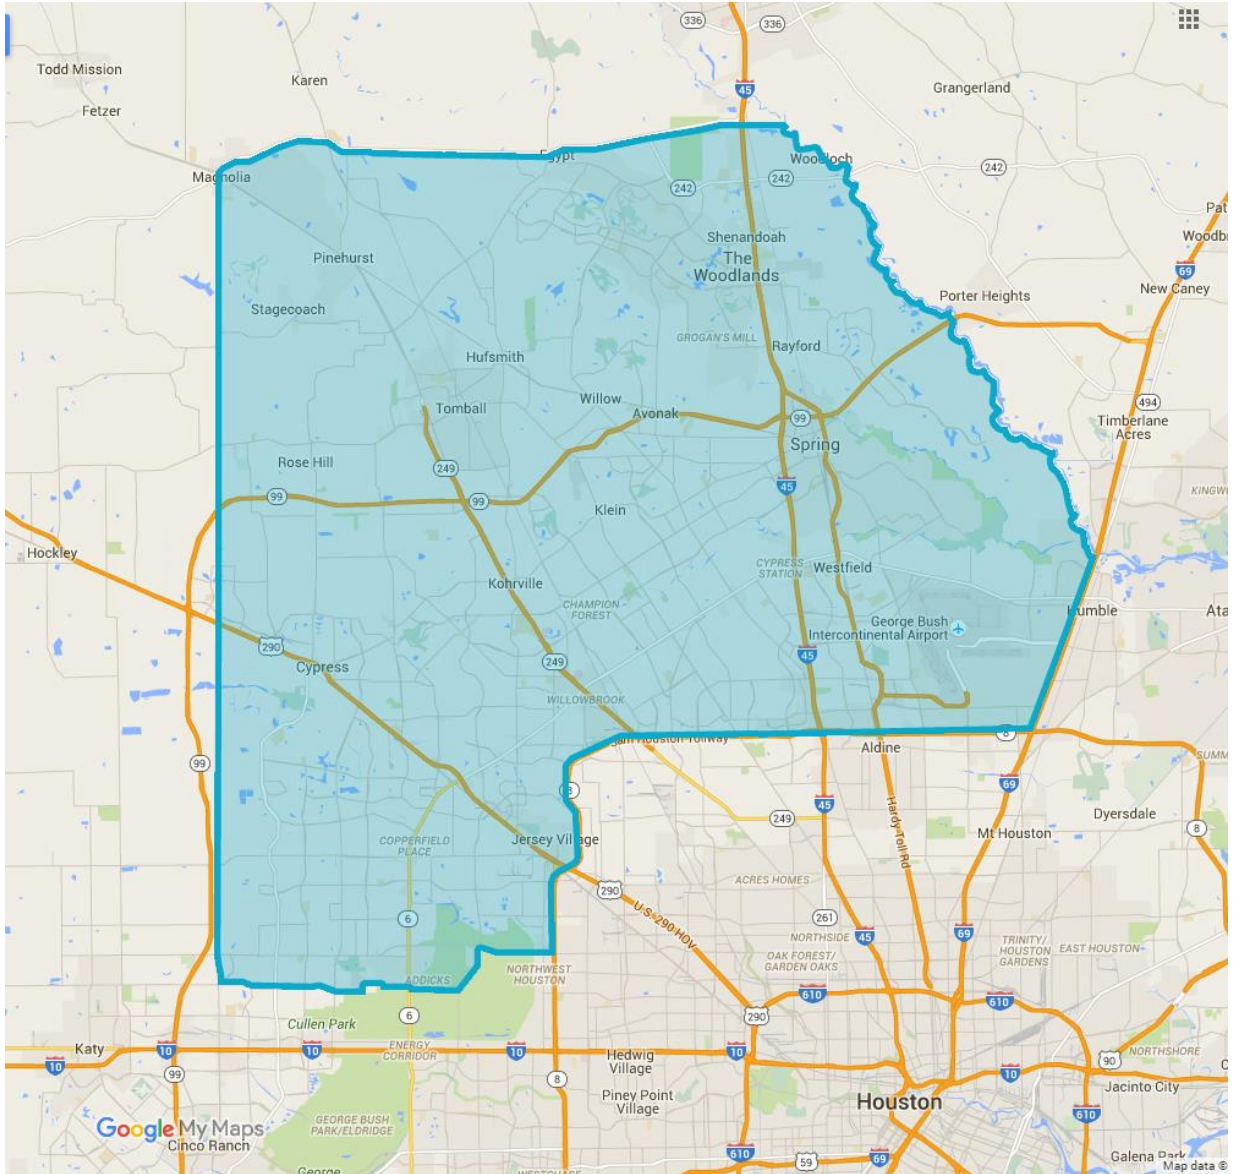

TEXAS JACKRABBIT LEAGUE BOUNDARY MAP

NORTH BOUNDARY: Starting from northwest corner FM 1488 east to I-45 and extended line thereof to San Jacinto River boundary.

EAST BOUNDARY: San Jacinto River extending south from Hwy 242 down to US 59, continuing south on US 59 to Beltway 8.

SOUTH BOUNDARY: West on Beltway 8 from US 59 to Clay Road, continuing west on Clay Road to Eldridge Parkway, south on Eldridge to Patterson Road, continuing west on Patterson / Groeschke / Morton roads to Mason Road.

WEST BOUNDARY: North on Mason Road from Morton Road and extended line north thereof to FM 1488.